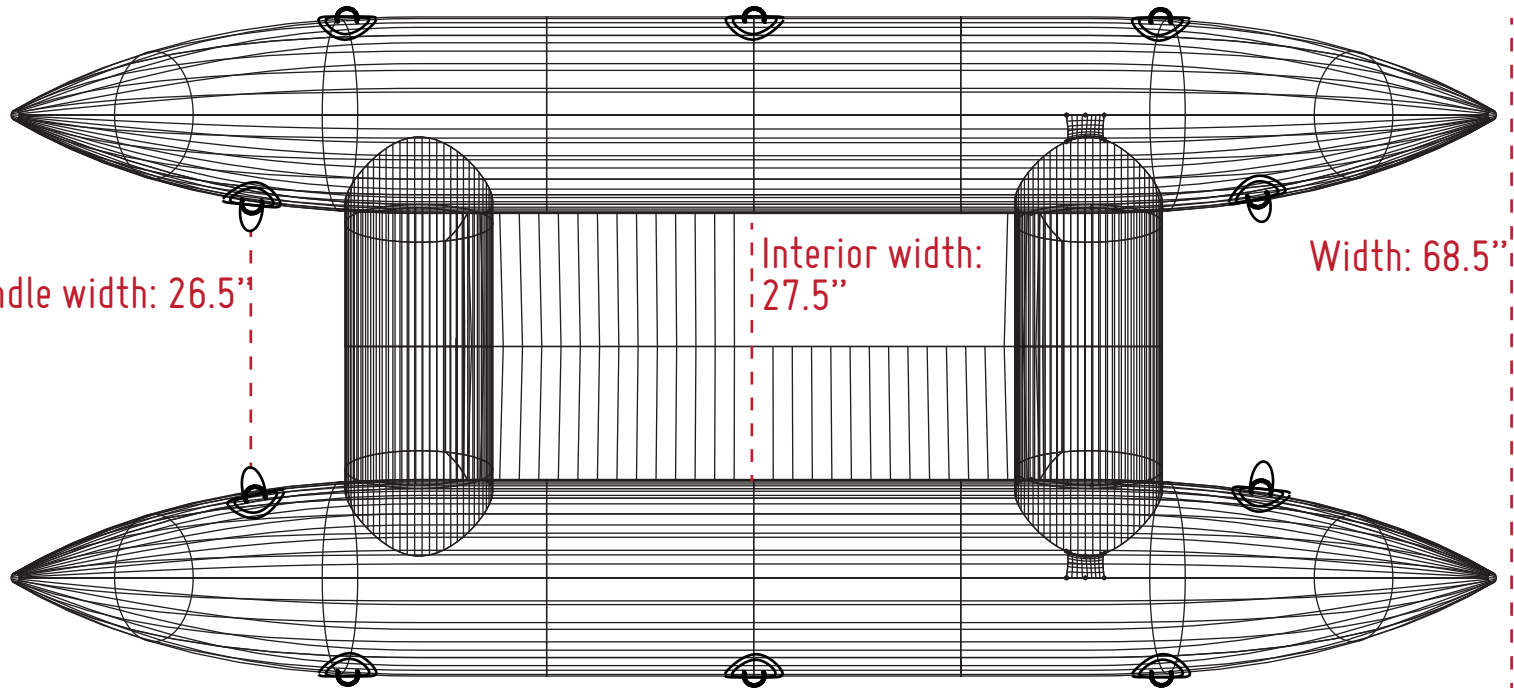

Length: 154"

Monocoque: 15"

Bow/stern rise: 29"

2" Waterline: 93"

Tube Diameter: 20.5"

Handle width: 26.5"

Interior width: 27.5"

Width: 68.5"

Interior length: 52.5"

Floor depth at center: 11.5"

Weight: 74 lbs.

All Dims + or - 2" bases on air pressure changes

Sabertooth-12