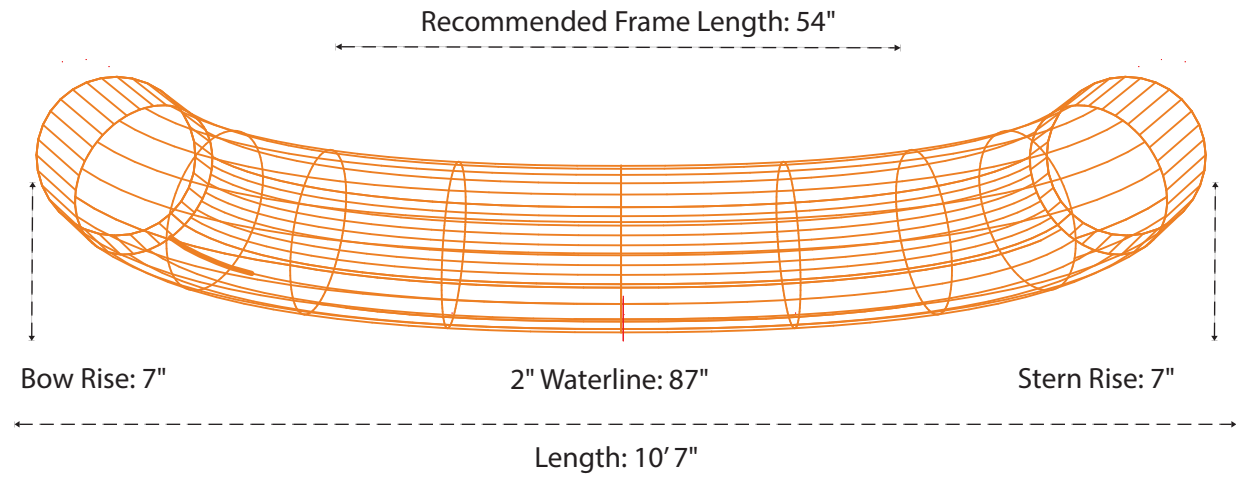

# CUB

Please use the specifications as a guideline only.

800-247-3432 ~ info@aire.com  
www.aire.com

AIRE & Tributary boats are handcrafted by skilled professionals. As with all handcrafted items, there may be some slight variations from boat to boat, all measurements are subject to 1" + or - variation.

\*Measured with no thwarts installed