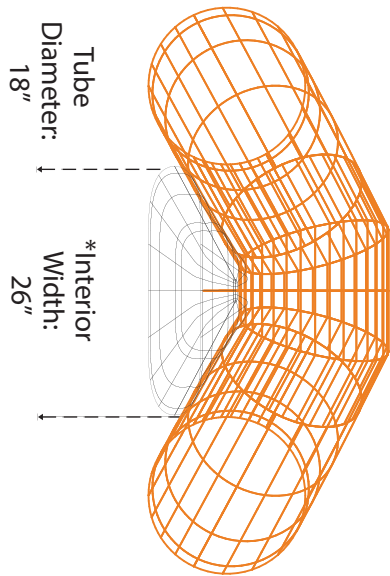

# CUB

Please use the specifications as a guideline only.

800-247-3432 ~ info@aire.com  
www.aire.com

AIRE & Tributary boats are handcrafted by skilled professionals. As with all handcrafted items, there may be some slight variations from boat to boat, all measurements are subject to 1" + or - variation.

\*Measured with no thwarts installed