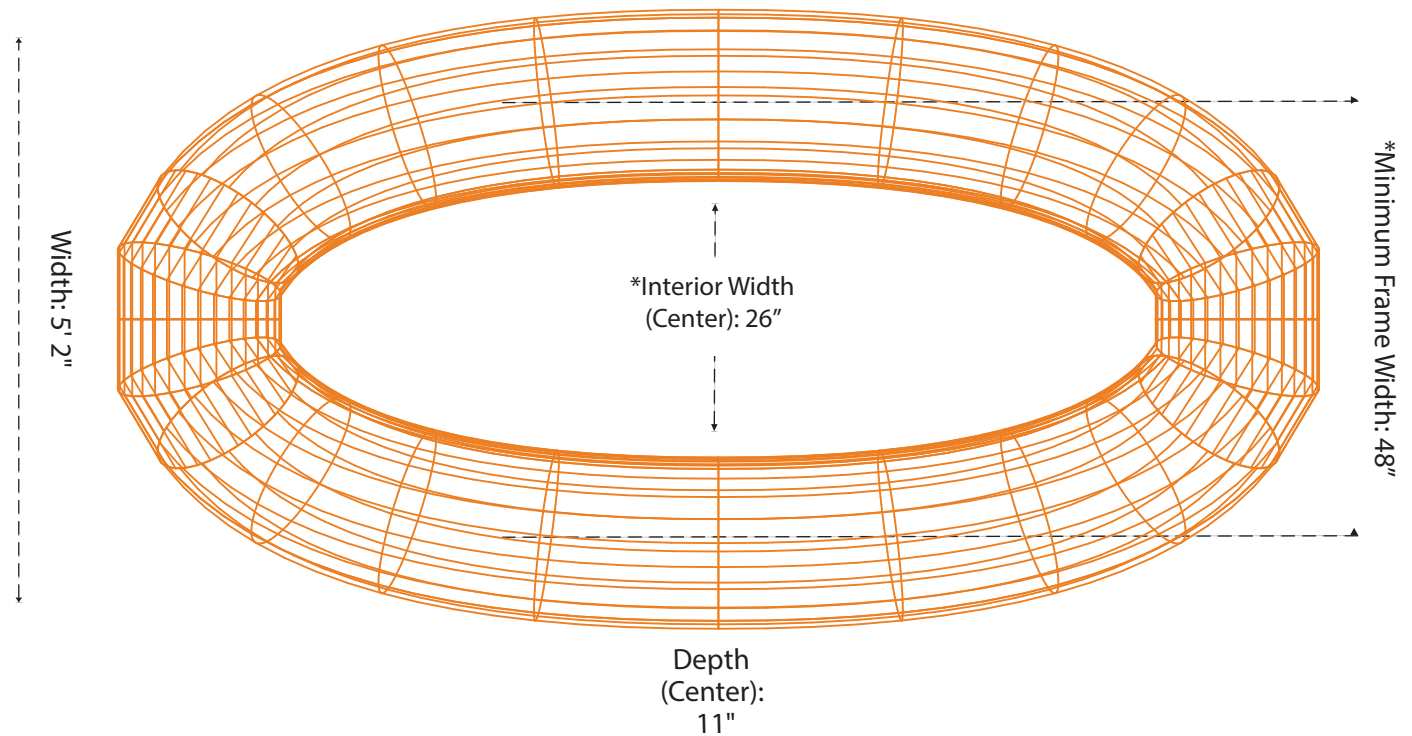

# CUB

Please use the specifications as a guideline only.

800-247-3432 ~ info@aire.com  
www.aire.com

AIRE & Tributary boats are handcrafted by skilled professionals. As with all handcrafted items, there may be some slight variations from boat to boat, all measurements are subject to 1" + or - variation.

\*Measured with no thwarts installed