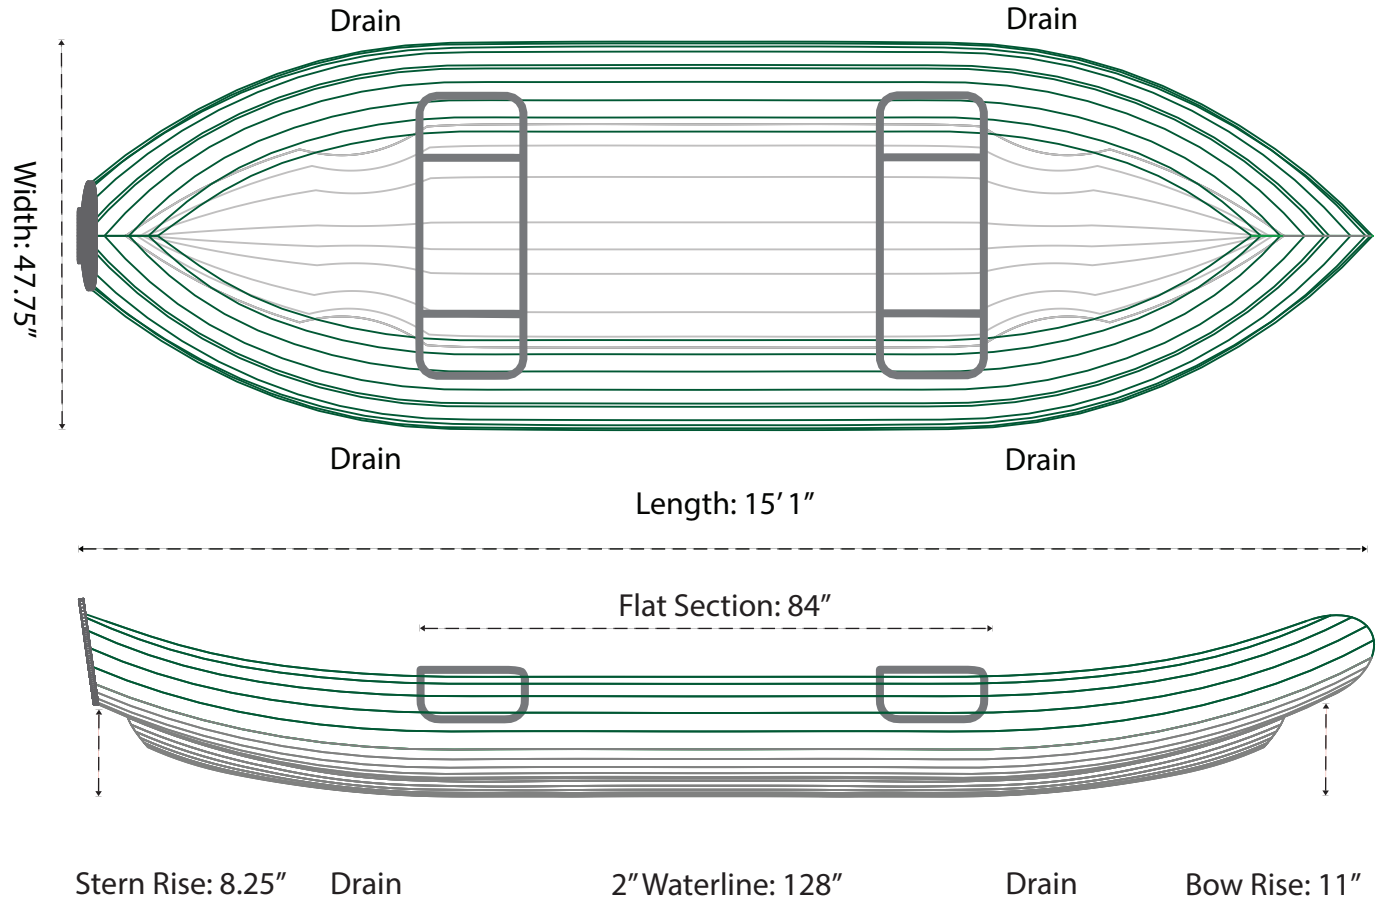

Traveler

Fits in Small Raft Bag

10 Pairs of Cargo Loops

Max. Recommended
Load Capacity: 784 Pounds

Interior Width: 19.5" Tube Diameter: 14.25"

P. O. Box 186 . Meridian, ID 83680
ph: 800-247-3432 . fax: 800-701-2473