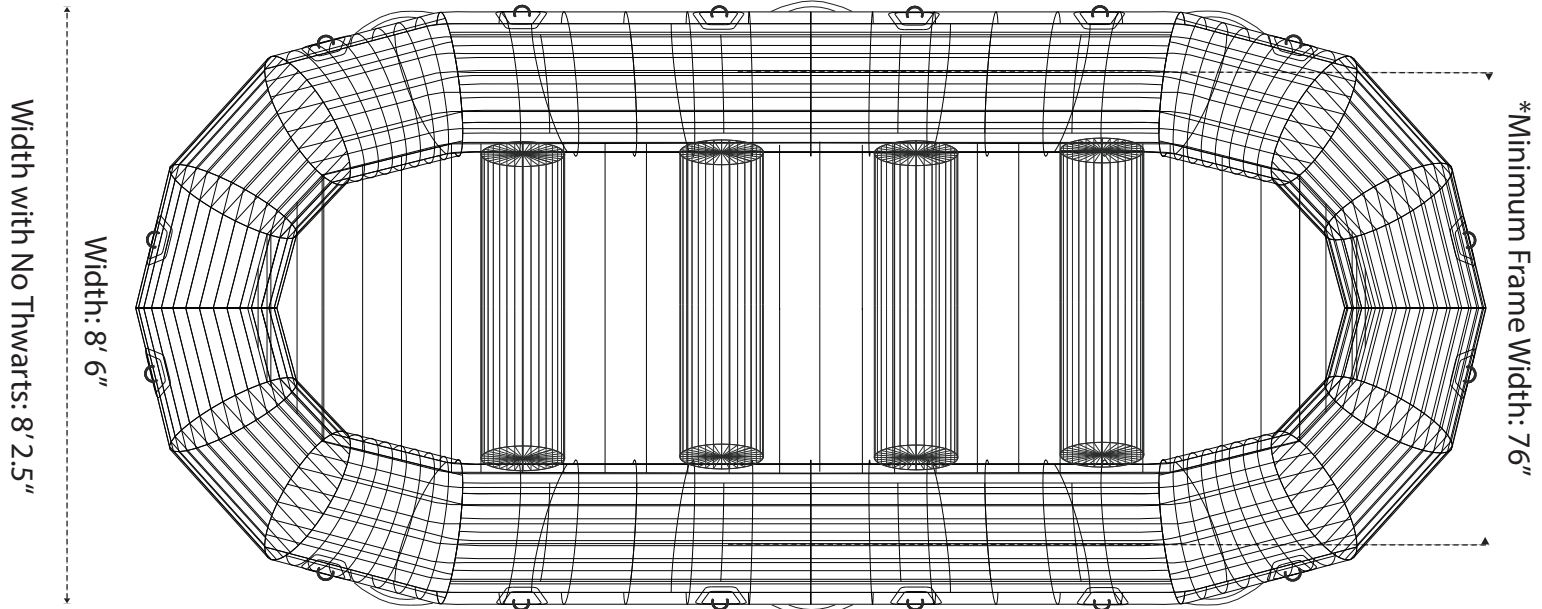

183R

Recommended Load Capacity:
2668 Pounds

Depth - Center: 12.75"

Depth - End of Straight Section: 11"

*Interior Width - Center: 53.5"

*Interior Width - End of Straight Section: 52"

P. O. Box 186 . Meridian, ID 83680
ph: 800-247-3432 . fax: 800-701-2473

*Measured with no thwarts installed