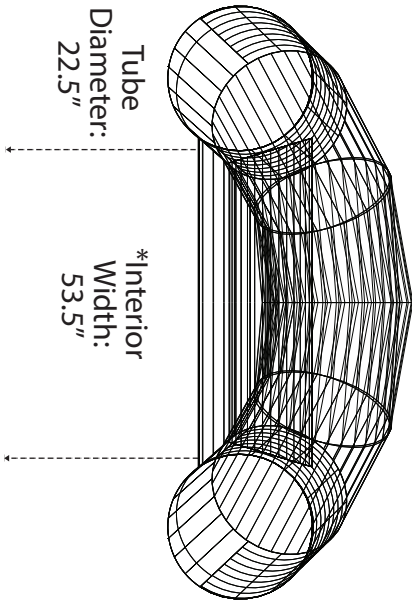

183R

Recommended Load Capacity:
2668 Pounds

Depth - Center: 12.75"

Depth - End of Straight Section: 11"

*Interior Width - Center: 53.5"

*Interior Width - End of Straight Section: 52"

P. O. Box 186 . Meridian, ID 83680
ph: 800-247-3432 . fax: 800-701-2473

*Measured with no thwarts installed