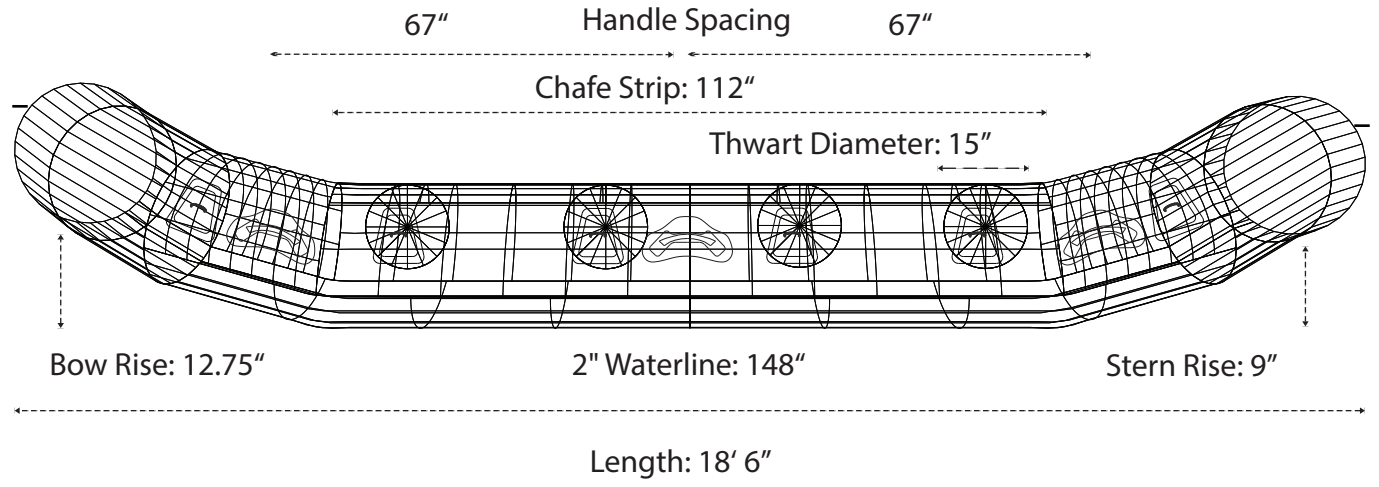

183R

Recommended Load Capacity:
2668 Pounds

Depth - Center: 12.75"

Depth - End of Straight Section: 11"

*Interior Width - Center: 53.5"

*Interior Width - End of Straight Section: 52"

P. O. Box 186 . Meridian, ID 83680
ph: 800-247-3432 . fax: 800-701-2473

*Measured with no thwarts installed